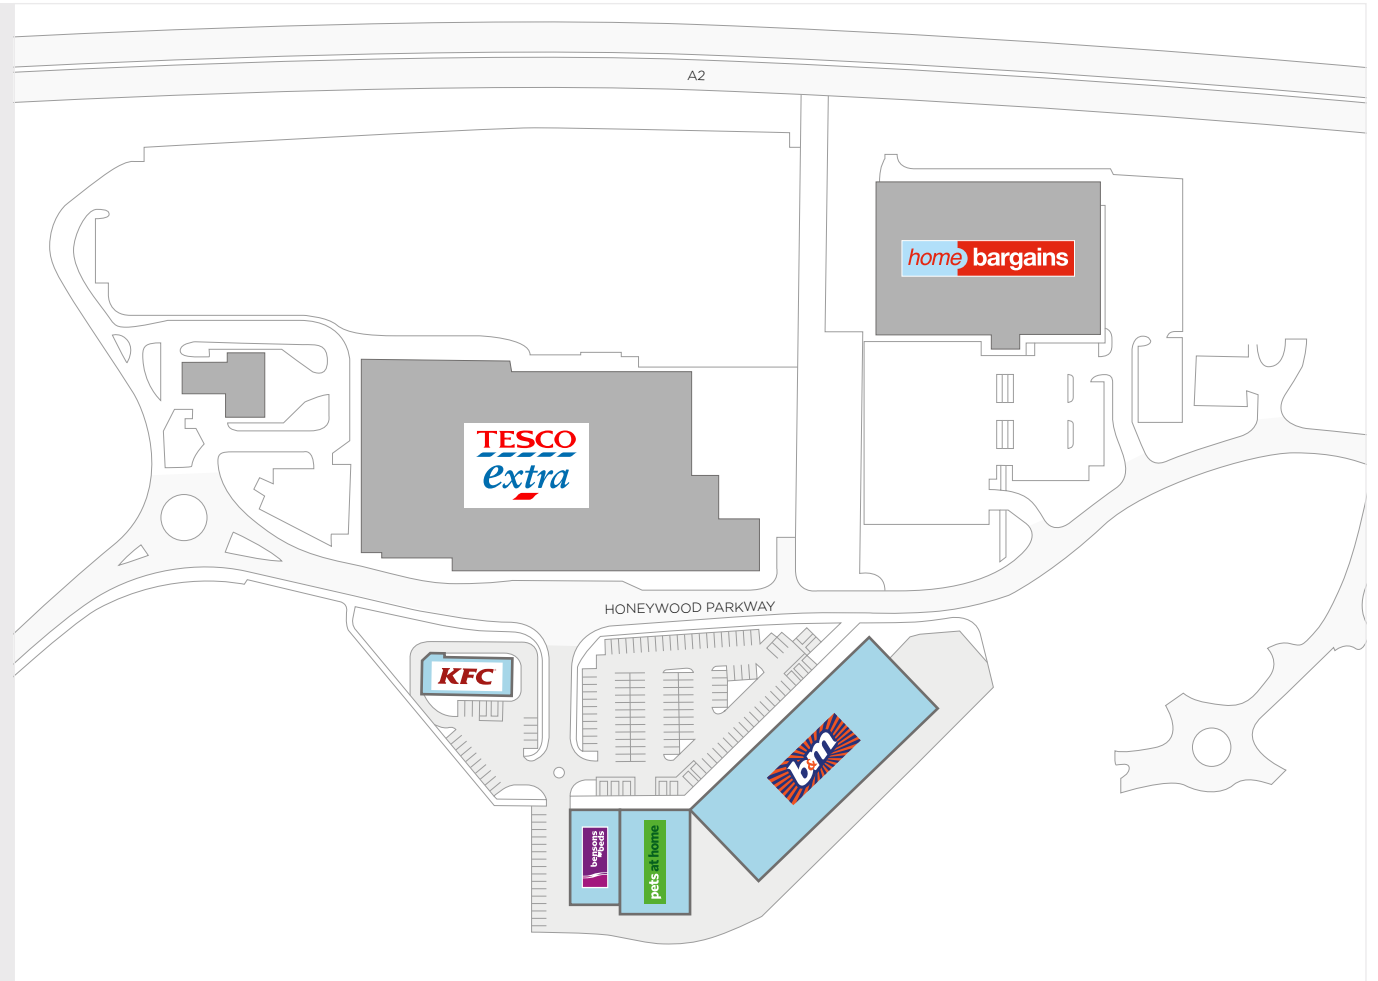

SCHEME DETAILS

A	Bensons for Beds	5,000 sq ft
B	Pets at Home	7,500 sq ft
C,D,E,F	B&M	26,400 sq ft
Pod	KFC	2,650 sq ft

OWNERSHIP

TBC

SCHEME SIZE

41,550 sq ft (3,860 sq m)

PLANNING

Open A1 (Non-Food)

CAR PARKING

179